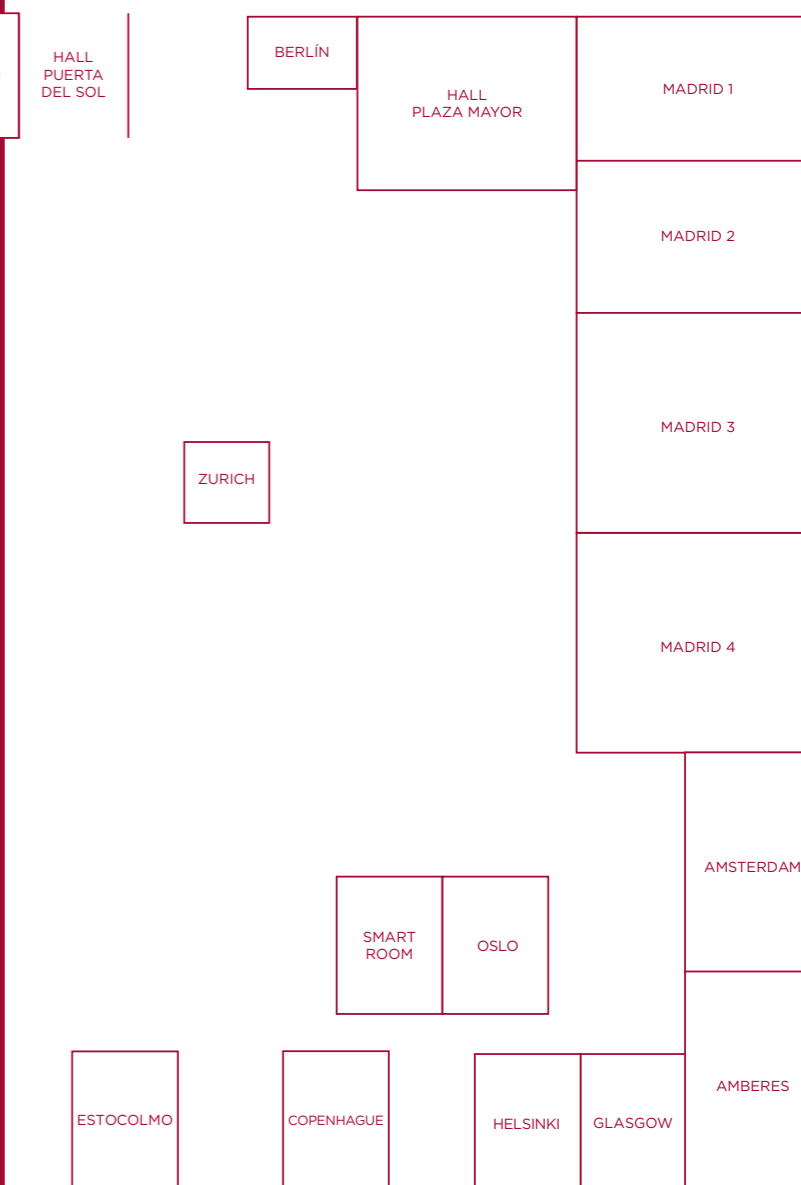

PREMIUM ROOM WITH TERRACE

GRAN MADRID FUNCTION ROOM

NH COLLECTION

MADRID • EUROBUILDING

PC FLOOR

FLOOR PB

FLOOR PS

3-D HOLOGRAPHIC SYSTEM