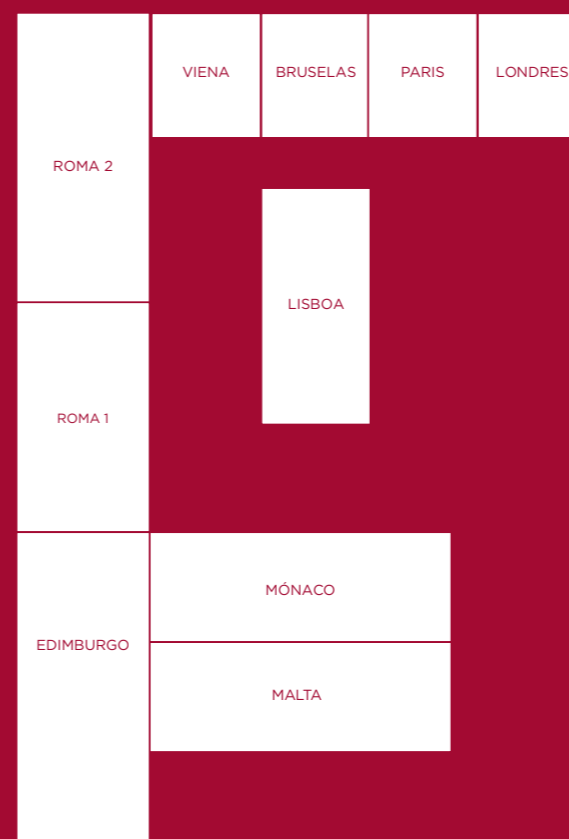

NH COLLECTION

MADRID • EUROBUILDING

LOCATION OF THE HOTEL

The hotel is centrally located in the heart of the AZCA financial district next to the Paseo de la Castellana and the Santiago Bernabéu Stadium, just 10 minutes drive from the historic centre and 15 minutes from the airport, IFEMA Convention Centre and train stations. It is considered the best business and leisure hotel in Europe thanks to its facilities, service, cuisine and state of the art technology.

Sol (city centre):
4 km / 7 min.
Airport:
14 km / 20 min.
Chamartín train station:
1.2 km / 5 min.
Atocha train station:
4.5 km / 9 min.

Padre Damián, 23
28036 Madrid
Spain
+34 91 3537300
nhcollectioneurobuilding@nh-hotels.com
nh-collection.com

Hotel services

412 modern rooms:

- Superior
- Superior with views
- Premium with views
- Premium with terrace
- Junior Suite
- Presidential Suite
- High Tech with the latest in technology

Exclusive services:

- Ultra-comfortable Flex mattresses
- Rain shower
- Nespresso machine and kettle
- 46-inch LED TVs
- Free, Easy WiFi (1 Mb)
- Exclusive amenities
- Professional hairdryer
- Free pressing of one item (shirt) included

VIP Level:

- Private reception area
- VIP Lounge
- Complimentary access to Spa
- Private breakfast area
- Courtesy bar (snacks and premium beverages)
- Parking
- Secretarial services
- Complimentary newspapers

Guest Relations Service

Metropolitan Gym and Spa:

- Heated pool
- Innovative features (ice cabins)
- Personal trainer
- Massages and beauty treatments

Terrace

Meetings and events

- 35 function rooms for meetings and events.
- 7,800 m² with capacity of up to 1,000 pax.

300 m² LED vault screen

3-D Holographic System

Smart Room Telepresence System:

- Connection for up to 250 attendees

Living-Lab Innovation Laboratory: